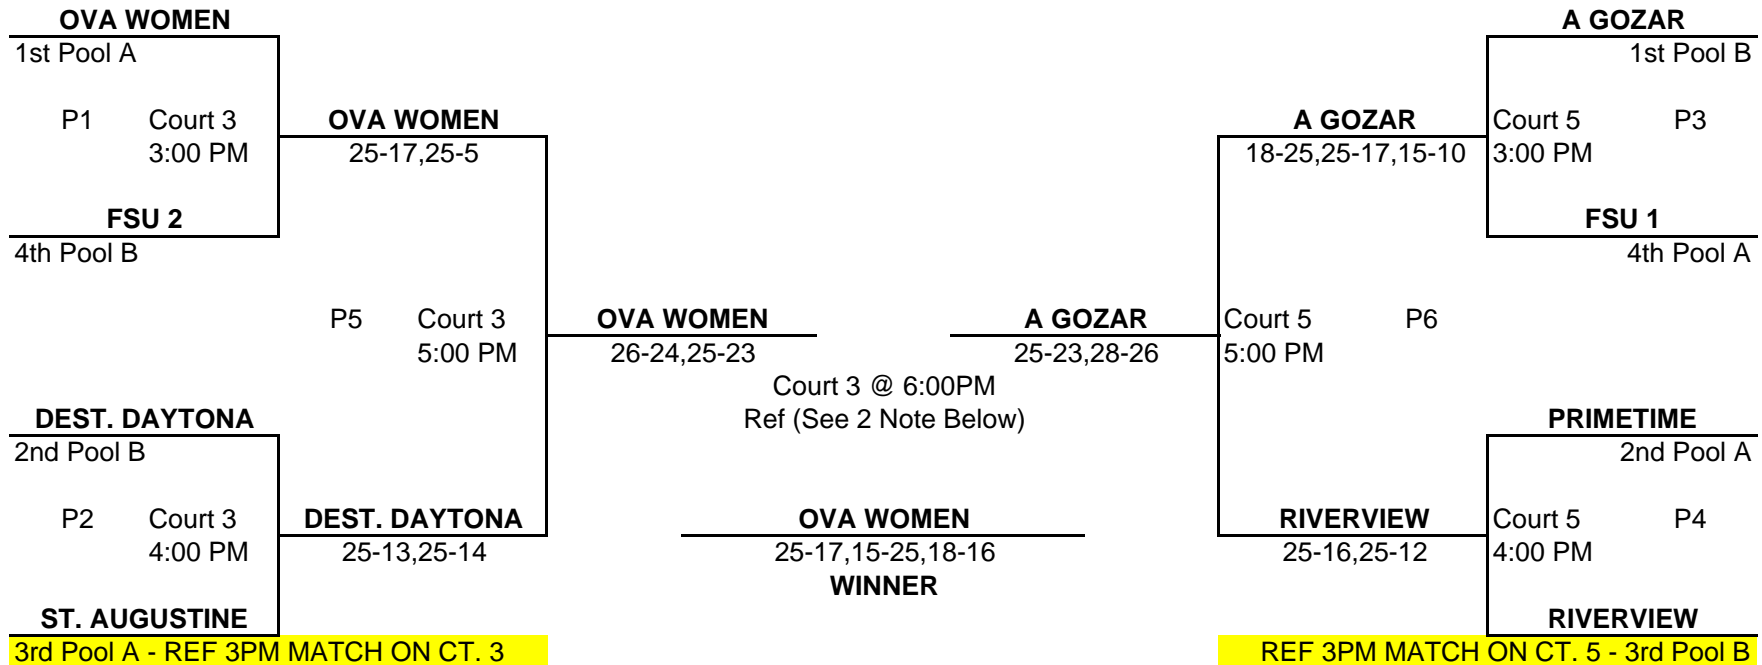

**Florida Region of USA Volleyball**  
2007 Adult Regional Championships

**WOMEN'S DIVISION - PLAYOFFS**

**NOTE: LOSING TEAM STAYS TO REF NEXT MATCH!**

Note 2: Ref decided by last losing team of P5 & P6

FORMAT:

Playoffs: Best 2 out of 3 to 25, 3rd game to 15, no cap