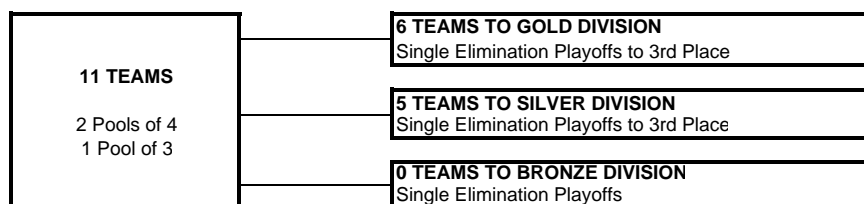

FLORIDA REGION OF USA VOLLEYBALL
FLORIDA BOYS FESTIVAL (JAN 26-27, 2008 - ORLANDO, FL)

17/18 DIVISION

IMPORTANT...PLEASE READ!

4 TEAM POOLS WILL PLAY BEST 2 OUT OF 3 GAMES PER SET
THE FIRST TWO GAMES WILL BE TO 25 POINTS, RALLY SCORING, WIN BY TWO, NO CAP
THE THIRD GAME WILL BE TO 15 POINTS, RALLY SCORING, WIN BY TWO, NO CAP

3 TEAM POOLS WILL PLAY 3 GAMES TO 25 POINTS, RALLY SCORING, NO CAF

YOUR FINISH IN SATURDAY'S POOL WILL DETERMINE YOUR PLACEMENT FOR SUNDAY'S SINGLE ELIMINATION PLAYOFFS.

TOP TWO TEAMS IN EACH POOL WILL ADVANCE TO THE GOLD DIVISION
3RD & 4TH PLACE TEAMS IN EACH POOL WILL ADVANCE TO THE SILVER DIVISION

THE 3RD PLACE MATCH WILL PLAY THE BEST 2 OUT OF 3 GAMES TO 25, 3RD GAME TO 15, NO CAP

TEAM LIST

<u>Rank</u>	<u>Team Code</u>	<u>Team Name</u>
1	MJ8OGOLD1FL	ORLANDO GOLD 18-BLACK
2	MJ8FSVBC1FL	FLORIDA SONS 18
3	MJ7OGOLD1FL	ORLANDO GOLD 17-BLACK
4	MJ8LWVBC1FL	LONGWOOD 18
5	MJ8OGOLD2FL	ORLANDO GOLD 18-WHITE
6	MJ7FSVBC2FL	FLORIDA SONS 17D
7	MJ8STORM1SO	SOUTHERN STORM 18
8	MJ8CFLVC1FL	CENTRAL FLORIDA 17B
9	MJ7FSVBC2FL	FLORIDA SONS 17L
10	MJ7JTAA21FL	JUPITER ASSAULT 17
11	MJ6OGOLD1FL	ORLANDO GOLD 16-BLACK