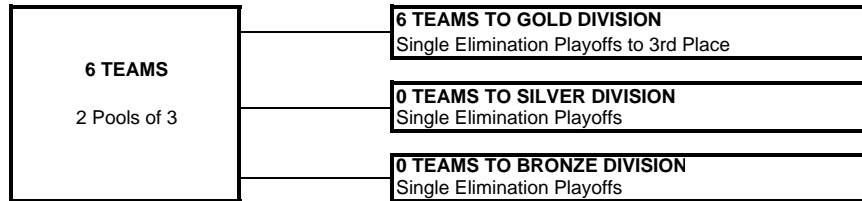

# 14/15 DIVISION

**IMPORTANT...PLEASE READ!**

4 TEAM POOLS WILL PLAY BEST 2 OUT OF 3 GAMES PER SET  
THE FIRST TWO GAMES WILL BE TO 25 POINTS, RALLY SCORING, WIN BY TWO, NO CAP  
THE THIRD GAME WILL BE TO 15 POINTS, RALLY SCORING, WIN BY TWO, NO CAP