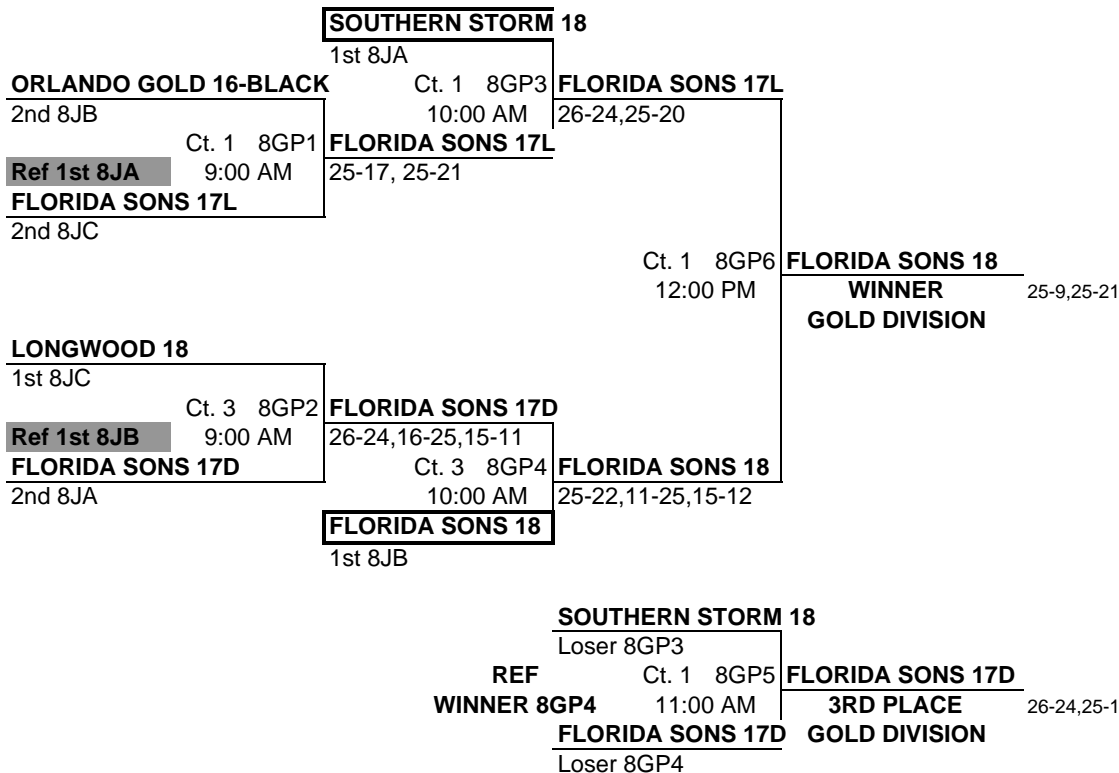

FLORIDA REGION OF USA VOLLEYBALL
FLORIDA BOYS FESTIVAL (JAN 26-27, 2008 - ORLANDO, FL)

POOL: 8JA LOCATION: CHAMPIONS COURT: 1										Matches		Games		PLACE
										Won	Lost	Won	Lost	
1	MJ8OGOLD1FL	ORLANDO GOLD 18-BLACK										1	5	3
2	MJ7FSVBC2FL	FLORIDA SONS 17D										2	4	2
3	MJ8STORM1SO	SOUTHERN STORM 18										6	0	1
4	-	-												
Day/Ct Time Match	SAT 1 11:00 AM 1 vs 3 R:2		SAT 1 12:30 PM 2 vs 3 R:1		SAT 1 2:00 PM 1 vs 2 R:3								Day/Ct Time Match	
Gm 1	16	25	19	25	31	33							Gm 1	
Gm 2	21	25	19	25	20	25							Gm 2	
Gm 3	15	25	22	25	25	21							Gm 3	

**POOL 8JA
COURT 1**

POOL: 8JB LOCATION: CHAMPIONS COURT: 2										Matches		Games		PLACE			
										Won	Lost	Won	Lost				
1	MJ8FSVBC1FL	FLORIDA SONS 18								157	123	1.28	2	1	5	2	1
2	MJ8OGOLD2FL	ORLANDO GOLD 18-WHITE								136	121	1.12	2	1	4	2	3
3	MJ8CFLVC1FL	CENTRAL FLORIDA 17B											0	3	0	6	4
4	MJ6OGOLD1FL	ORLANDO GOLD 16-BLACK								147	134	1.10	2	1	4	3	2
Day/Ct Time Match	SAT 2 11:00 AM 1 vs 3 R:2		SAT 2 12:00 PM 2 vs 4 R:1		SAT 2 1:00 PM 1 vs 4 R:3		SAT 2 2:00 PM 2 vs 3 R:1		SAT 2 3:00 PM 3 vs 4 R:2		SAT 2 4:00 PM 1 vs 2 R:4		Day/Ct Time Match				
Gm 1	25	13	25	16	26	24	25	20	16	25	25	22	Gm 1				
Gm 2	25	10	25	17	20	25	25	18	11	25	25	14	Gm 2				
Gm 3					11	15							Gm 3				

**POOL 8JB
COURT 2**

POOL: 8JC LOCATION: CHAMPIONS COURT: 3										Matches		Games		PLACE		
										Won	Lost	Won	Lost			
1	MJ7OGOLD1FL	ORLANDO GOLD 17-BLACK										1	2	4	4	3
2	MJ8LWVBC1FL	LONGWOOD 18										3	0	6	2	1
3	MJ7FSVBC2FL	FLORIDA SONS 17L										2	1	5	3	2
4	MJ7JTAA21FL	JUPITER ASSAULT 17										0	3	0	6	4
Day/Ct Time Match	SAT 3 11:00 AM 1 vs 3 R:2		SAT 3 12:00 PM 2 vs 4 R:1		SAT 3 1:00 PM 1 vs 4 R:3		SAT 3 2:00 PM 2 vs 3 R:1		SAT 3 3:00 PM 3 vs 4 R:2		SAT 3 4:00 PM 1 vs 2 R:4		Day/Ct Time Match			
Gm 1	25	23	25	13	25	20	25	23	25	16	25	23	Gm 1			
Gm 2	22	25	25	23	25	17	23	25	25	20	24	26	Gm 2			
Gm 3	13	15					15	9			13	15	Gm 3			

**POOL 8JC
COURT 3**

FLORIDA REGION OF USA VOLLEYBALL
FLORIDA BOYS FESTIVAL (JAN 26-27, 2008 - ORLANDO, FL)

17U/18U GOLD DIVISION PLAYOFFS

☐ This box means you must referee the match prior to your match

ALL TEAMS THAT LOSE THEIR MATCH WILL STAY TO REFEREE THE NEXT MATCH!