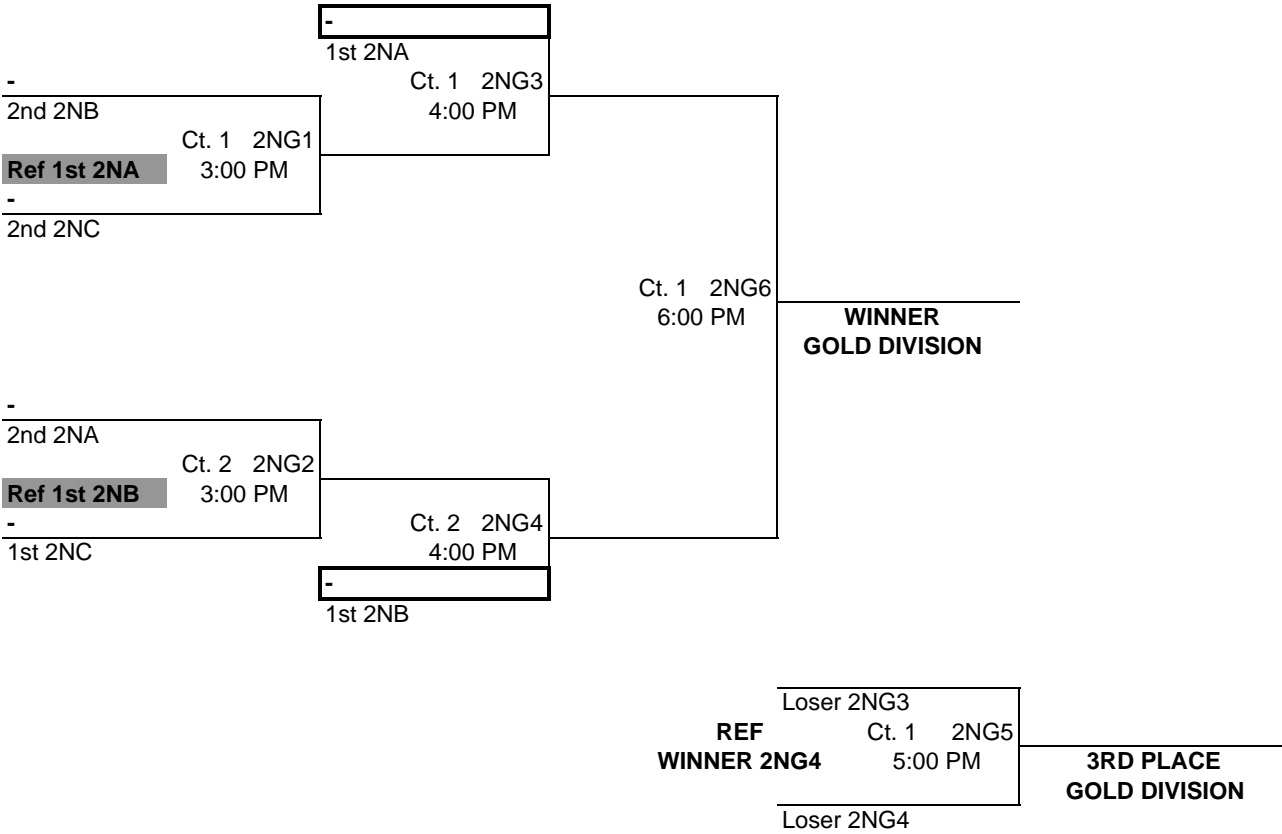

FLORIDA REGION OF USA VOLLEYBALL
2008 GIRL'S 12's & 13's REGIONAL BID TOURNAMENT (APR 27 - COCOA, FL)

12U NATIONAL GOLD DIVISION PLAYOFFS

☐ This box means you must referee the match prior to your match

ALL TEAMS THAT LOSE THEIR MATCH WILL STAY TO REFEREE THE NEXT MATCH!