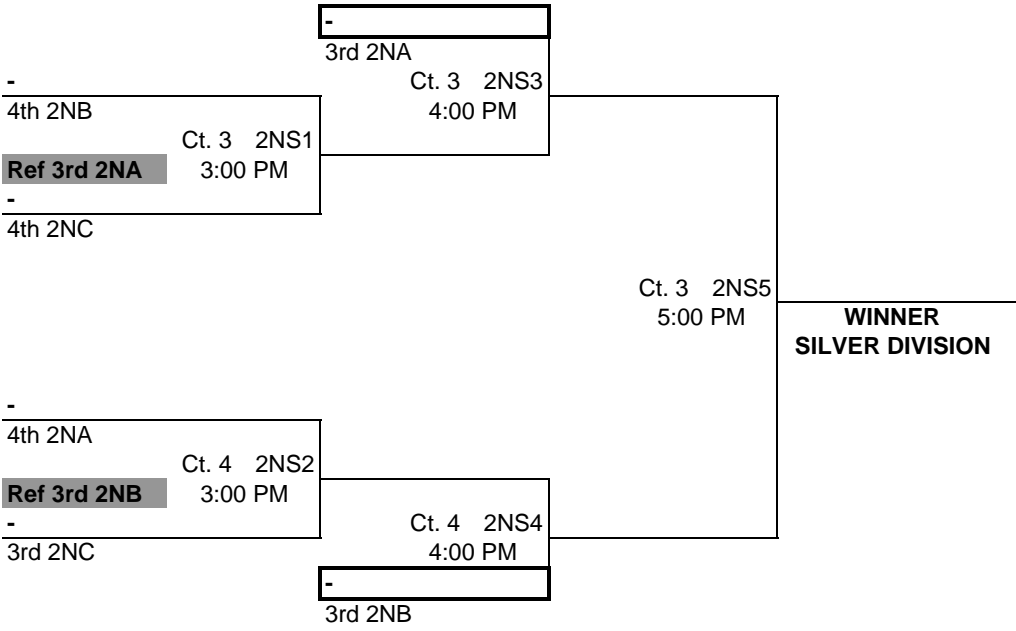

FLORIDA REGION OF USA VOLLEYBALL
2008 GIRL'S 12's & 13's REGIONAL BID TOURNAMENT (APR 27 - COCOA, FL)

12U NATIONAL SILVER DIVISION PLAYOFFS

☐ This box means you must referee the match prior to your match

ALL TEAMS THAT LOSE THEIR MATCH WILL STAY TO REFEREE THE NEXT MATCH!