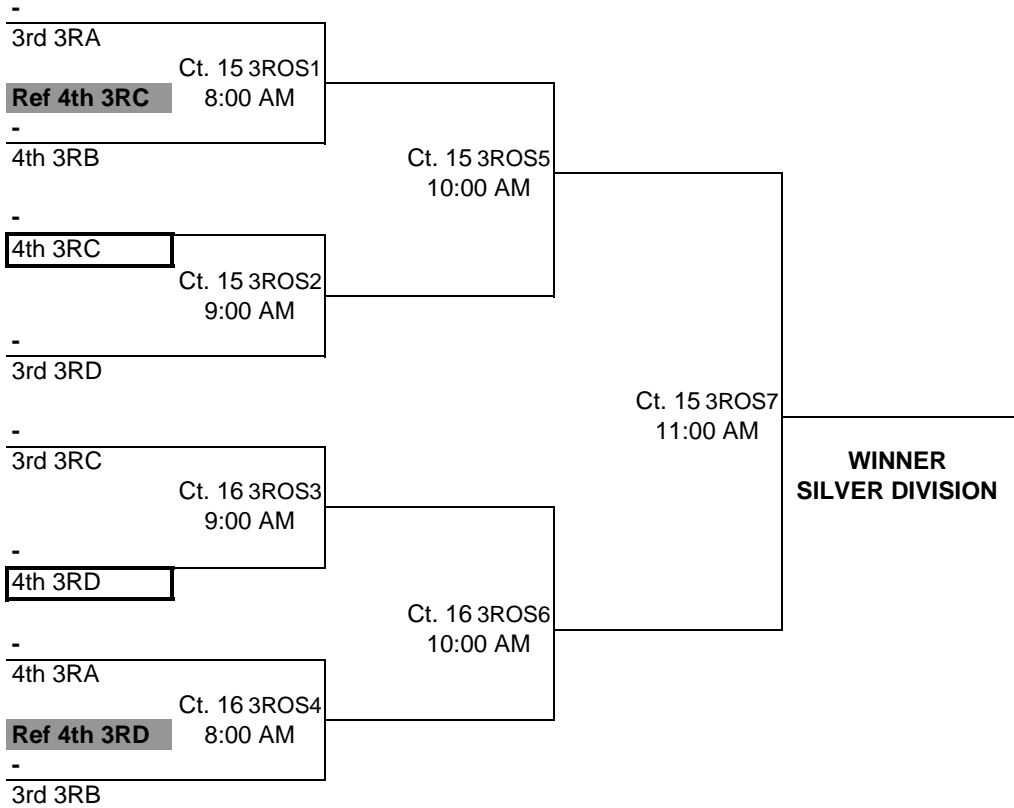

FLORIDA REGION OF USA VOLLEYBALL - www.usavFL.org
2008 GIRL'S JR. REGIONAL VOLLEYBALL CHAMPIONSHIPS (MAY 10-11, ORLANDO, FL)

13U REGIONAL OPEN SILVER DIVISION PLAYOFFS

☐ This box means you must referee the match prior to your match.

ALL TEAMS THAT LOSE THEIR MATCH WILL STAY TO REFEREE THE NEXT MATCH!