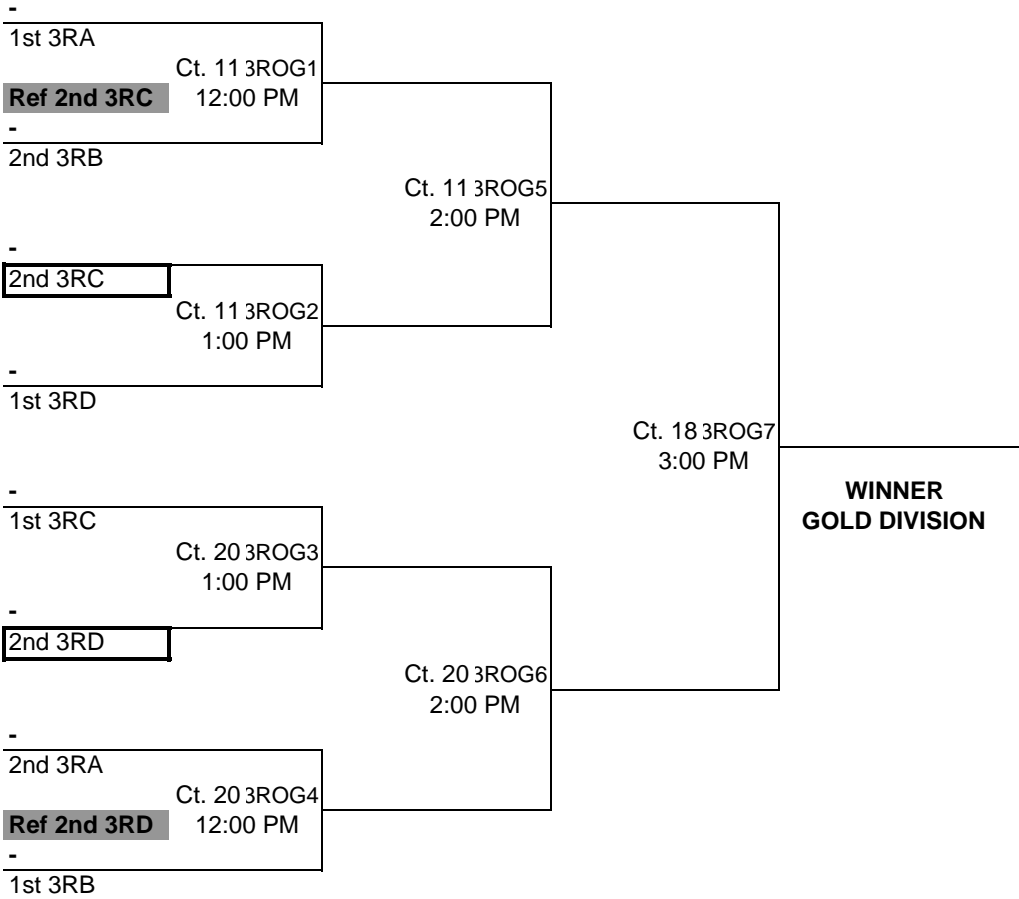

FLORIDA REGION OF USA VOLLEYBALL - www.usavFL.org
2008 GIRL'S JR. REGIONAL VOLLEYBALL CHAMPIONSHIPS (MAY 10-11, ORLANDO, FL)

13U REGIONAL OPEN GOLD DIVISION PLAYOFFS

This box means you must referee the match prior to your match.

ALL TEAMS THAT LOSE THEIR MATCH WILL STAY TO REFEREE THE NEXT MATCH!