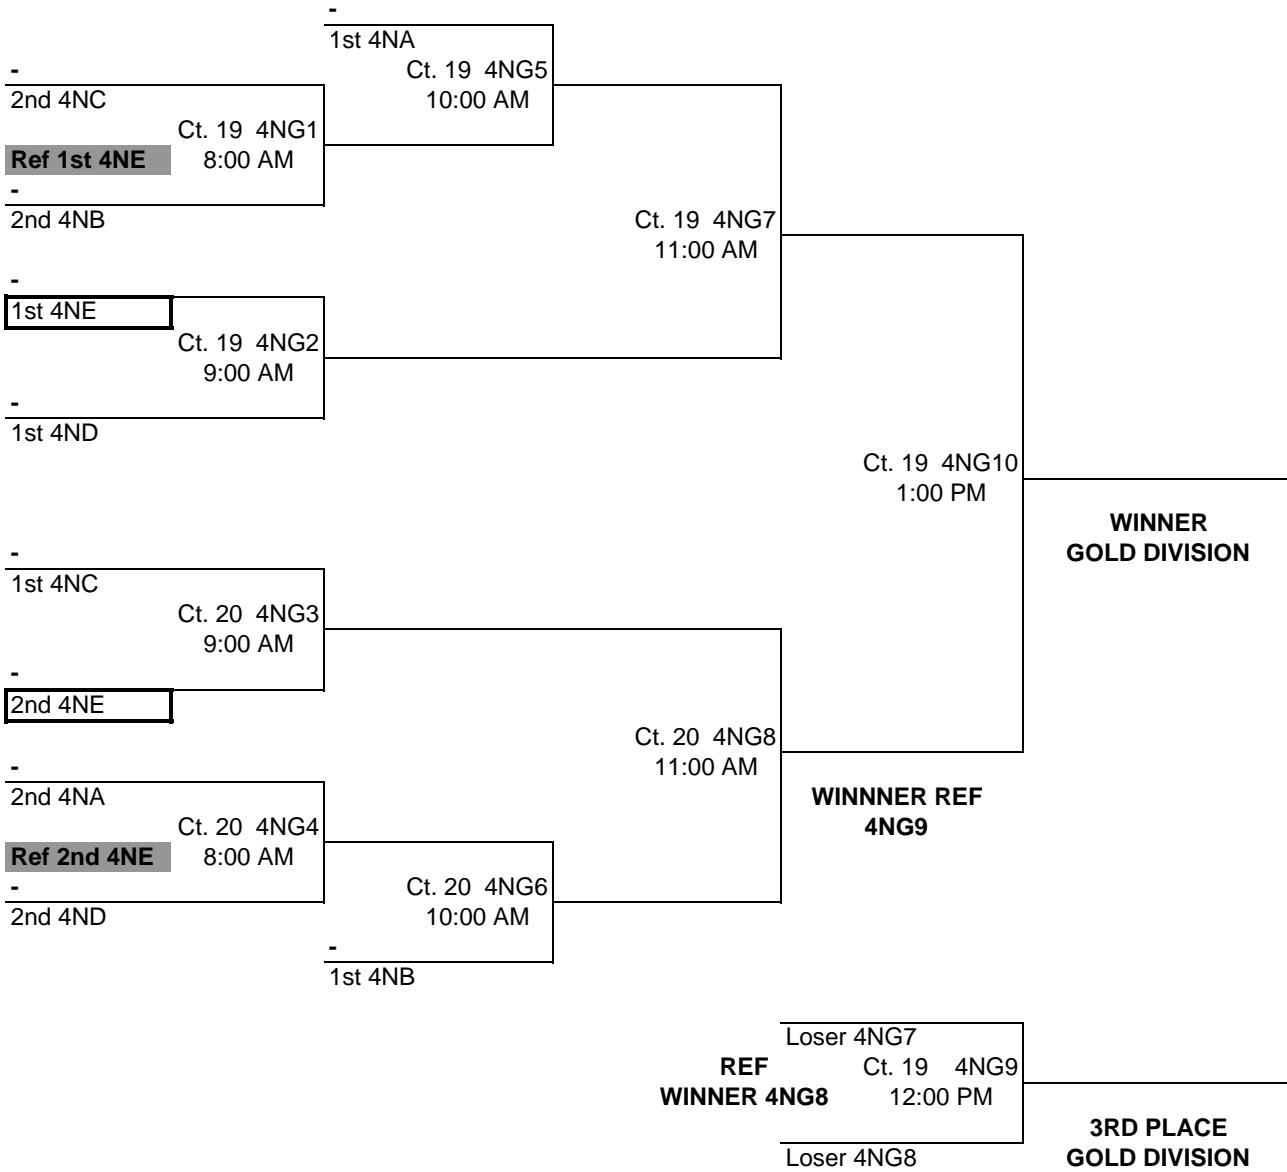

FLORIDA REGION OF USA VOLLEYBALL - www.usavFL.org
2008 GIRL'S JR. REGIONAL VOLLEYBALL CHAMPIONSHIPS (MAY 10-11, ORLANDO, FL)

14U NATIONAL GOLD DIVISION PLAYOFFS

This box means you must referee the match prior to your match.

ALL TEAMS THAT LOSE THEIR MATCH WILL STAY TO REFEREE THE NEXT MATCH!