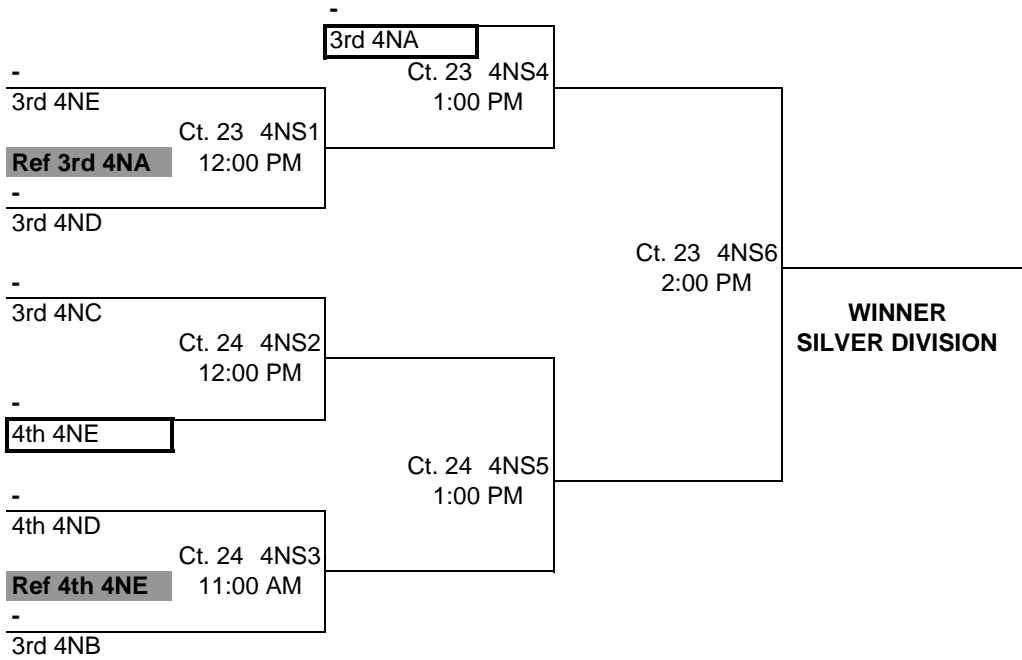

FLORIDA REGION OF USA VOLLEYBALL - www.usavFL.org
2008 GIRL'S JR. REGIONAL VOLLEYBALL CHAMPIONSHIPS (MAY 10-11, ORLANDO, FL)

14U NATIONAL SILVER DIVISION PLAYOFFS

☐ This box means you must referee the match prior to your match.

ALL TEAMS THAT LOSE THEIR MATCH WILL STAY TO REFEREE THE NEXT MATCH!