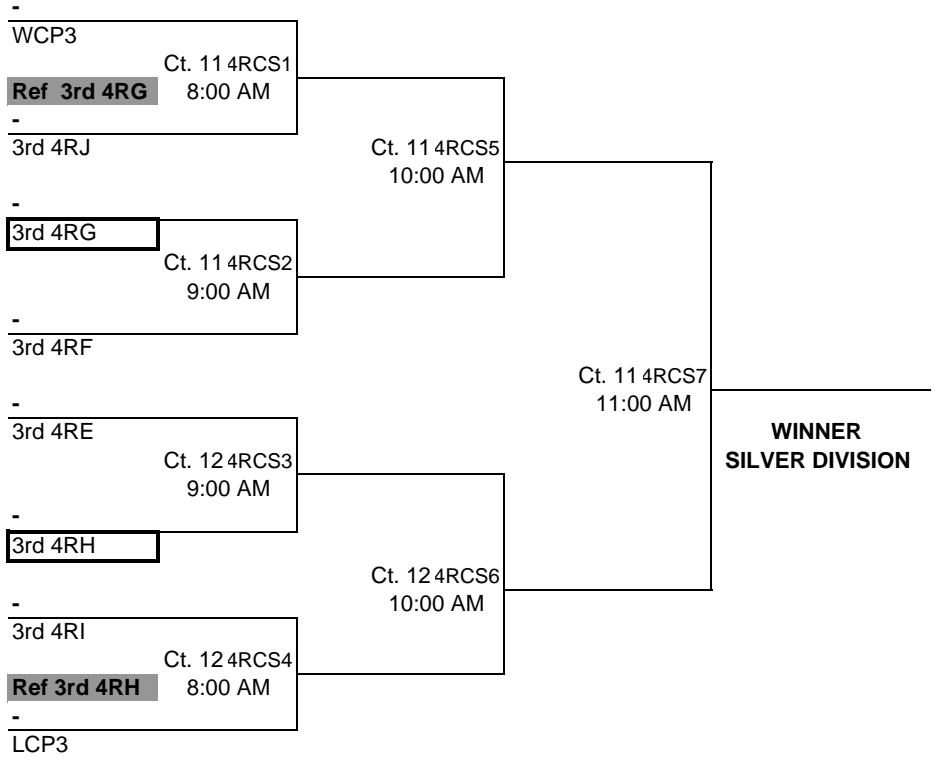

FLORIDA REGION OF USA VOLLEYBALL - www.usavFL.org
2008 GIRL'S JR. REGIONAL VOLLEYBALL CHAMPIONSHIPS (MAY 10-11, ORLANDO, FL)

14U REGIONAL CLUB SILVER DIVISION PLAYOFFS

14U REGIONAL CLUB BRONZE DIVISION PLAYOFFS