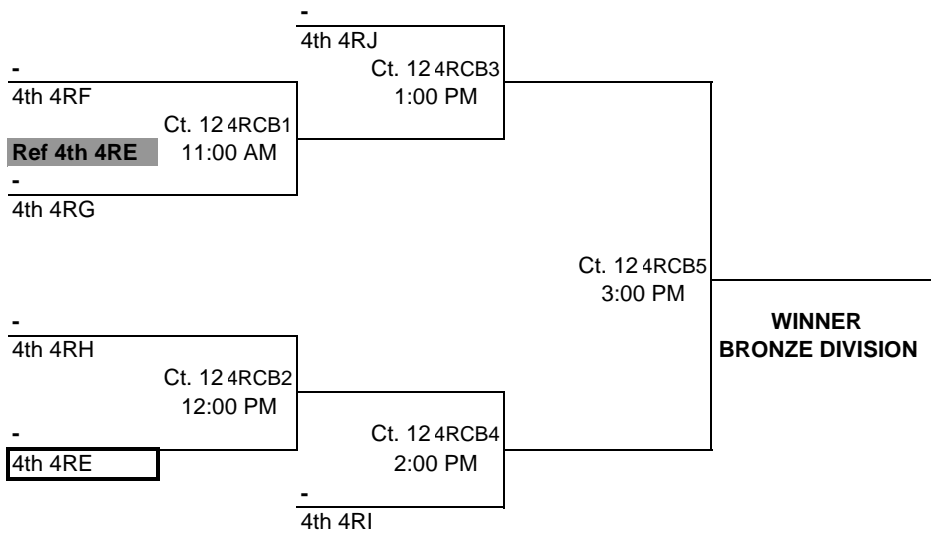

This box means you must referee the match prior to your match

ALL TEAMS THAT LOSE THEIR MATCH WILL STAY TO REFEREE THE NEXT MATCH!