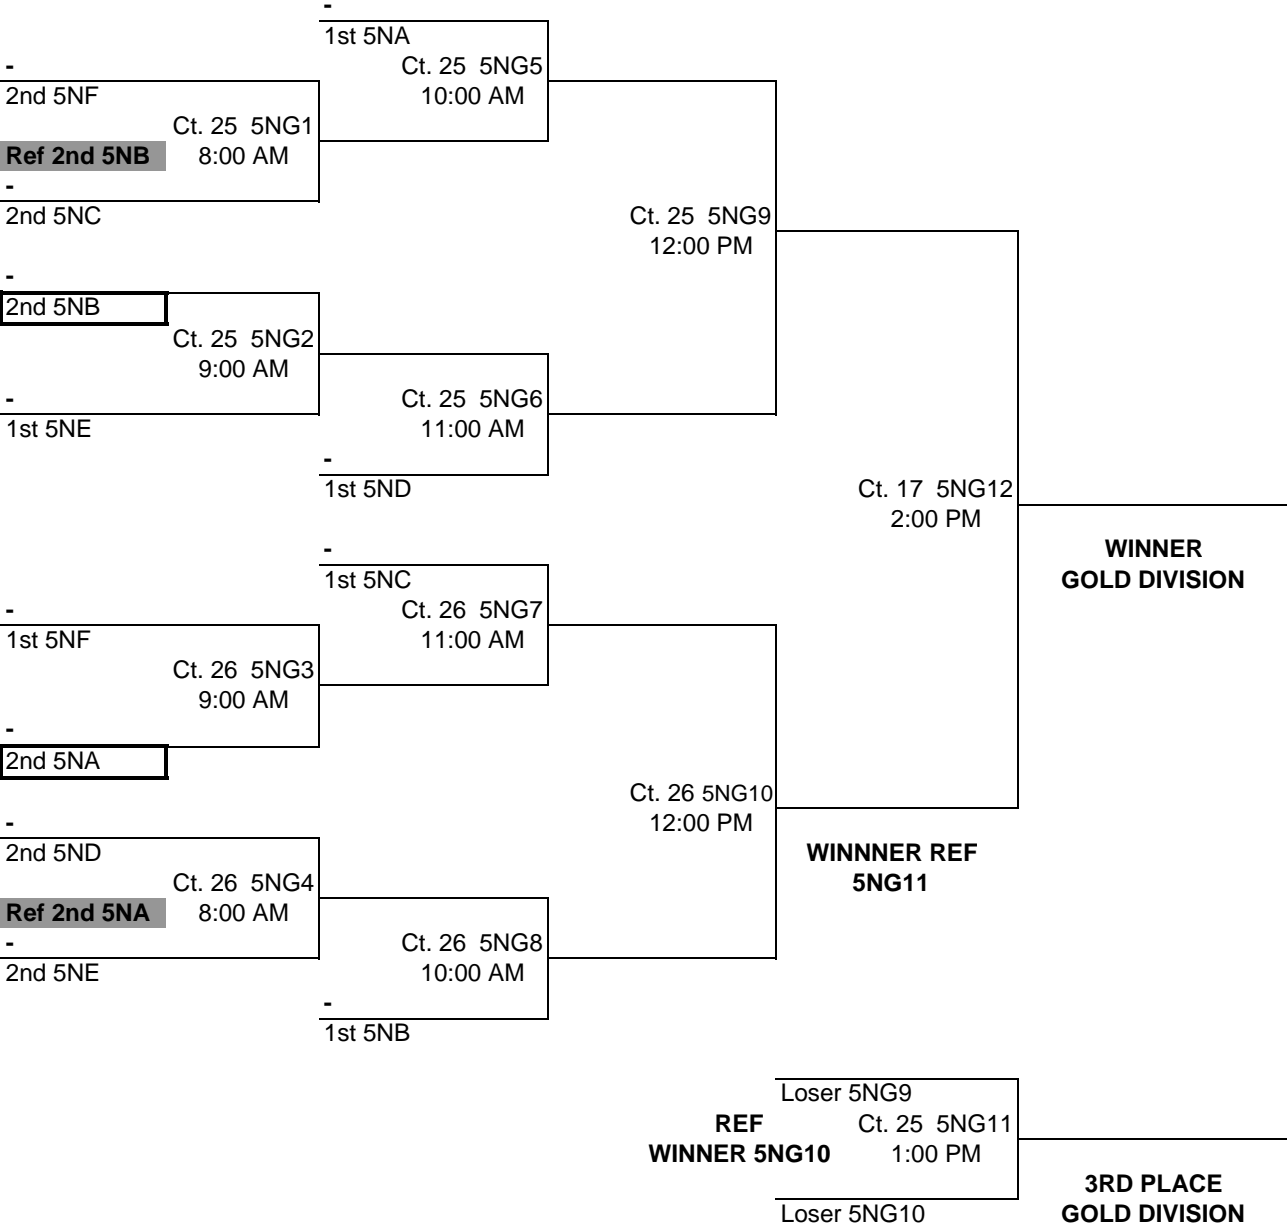

FLORIDA REGION OF USA VOLLEYBALL - www.usavFL.org
2008 GIRL'S JR. REGIONAL VOLLEYBALL CHAMPIONSHIPS (MAY 10-11, ORLANDO, FL)

15U NATIONAL GOLD DIVISION PLAYOFFS

[Box] This box means you must referee the match prior to your match.

ALL TEAMS THAT LOSE THEIR MATCH WILL STAY TO REFEREE THE NEXT MATCH!