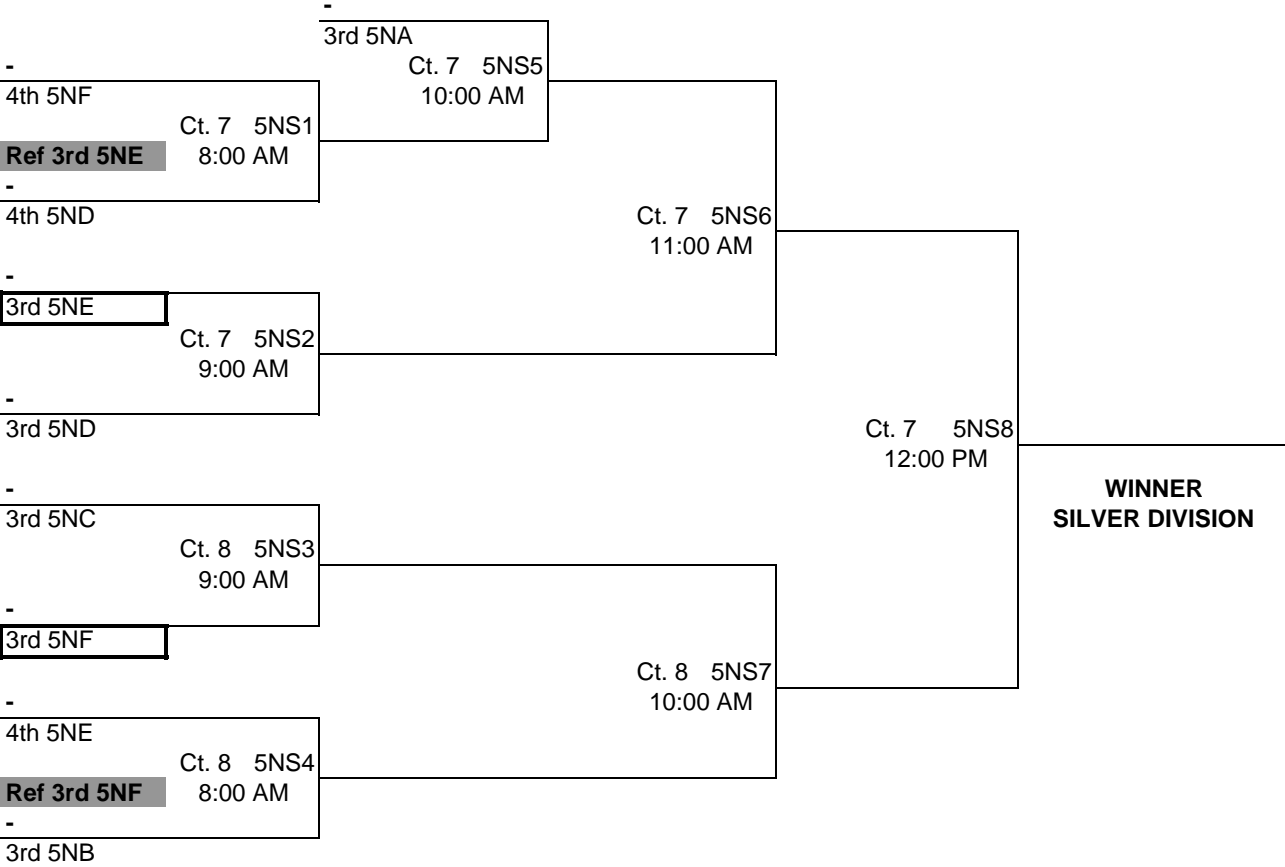

FLORIDA REGION OF USA VOLLEYBALL - www.usavFL.org
2008 GIRL'S JR. REGIONAL VOLLEYBALL CHAMPIONSHIPS (MAY 10-11, ORLANDO, FL)

15U NATIONAL SILVER DIVISION PLAYOFFS

☐ This box means you must referee the match prior to your match.

ALL TEAMS THAT LOSE THEIR MATCH WILL STAY TO REFEREE THE NEXT MATCH!