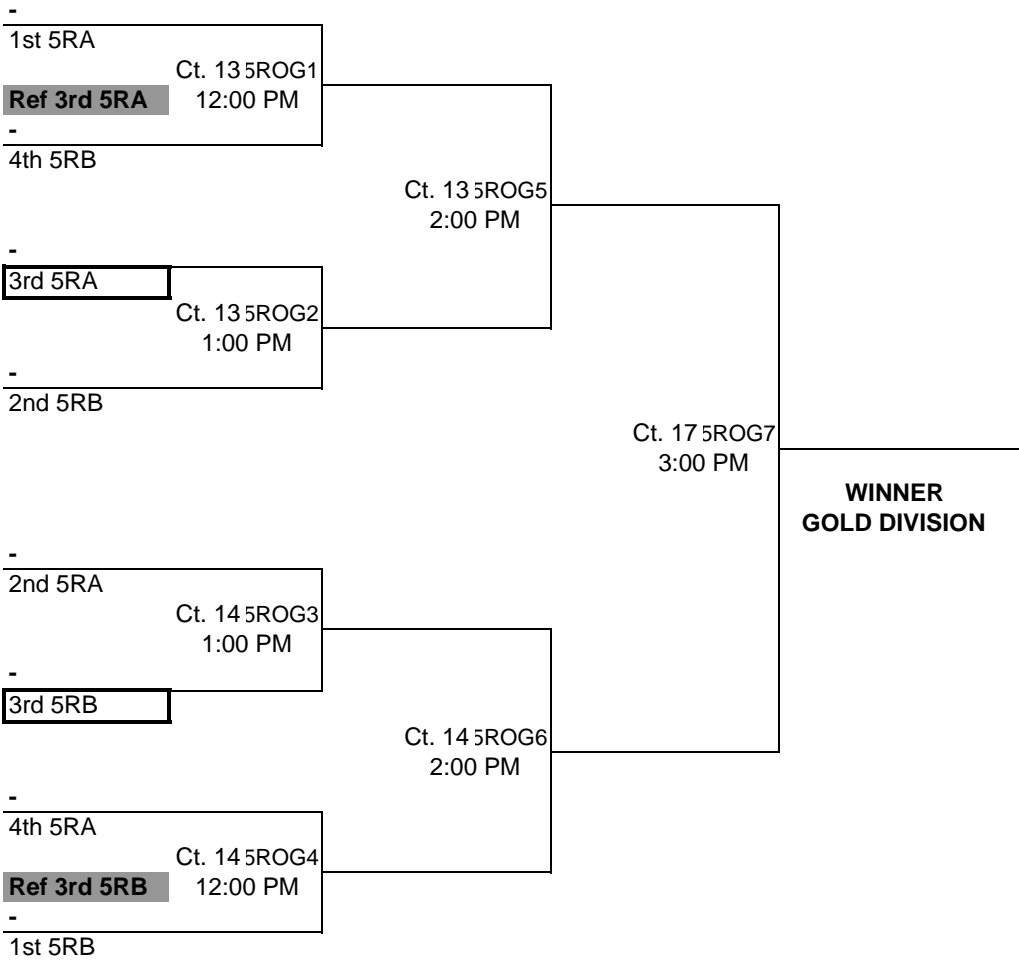

FLORIDA REGION OF USA VOLLEYBALL - www.usavFL.org
2008 GIRL'S JR. REGIONAL VOLLEYBALL CHAMPIONSHIPS (MAY 10-11, ORLANDO, FL)

15U REGIONAL OPEN GOLD DIVISION PLAYOFFS

This box means you must referee the match prior to your match.

ALL TEAMS THAT LOSE THEIR MATCH WILL STAY TO REFEREE THE NEXT MATCH!