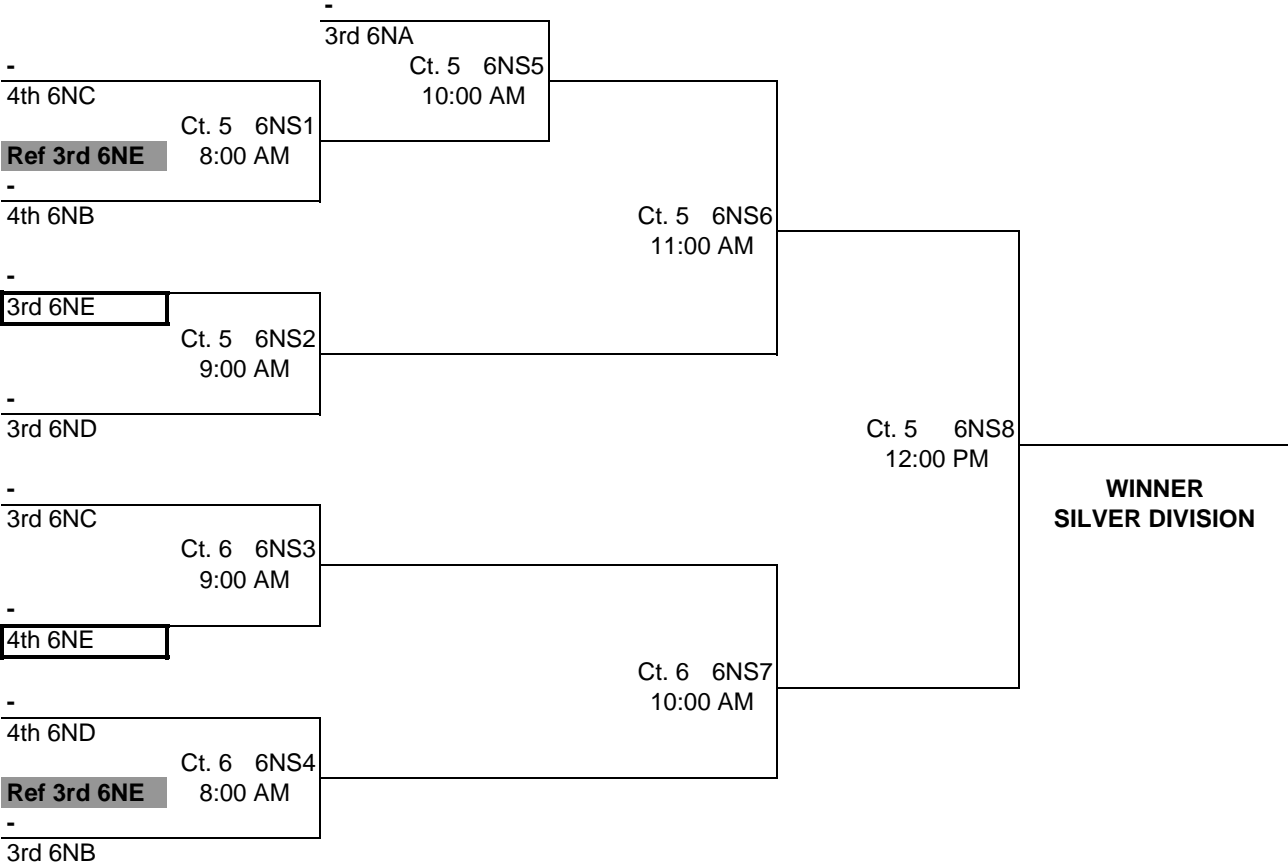

FLORIDA REGION OF USA VOLLEYBALL - www.usavFL.org
2008 GIRL'S JR. REGIONAL VOLLEYBALL CHAMPIONSHIPS (MAY 10-11, ORLANDO, FL)

16U NATIONAL SILVER DIVISION PLAYOFFS

☐ This box means you must referee the match prior to your match.

ALL TEAMS THAT LOSE THEIR MATCH WILL STAY TO REFEREE THE NEXT MATCH!