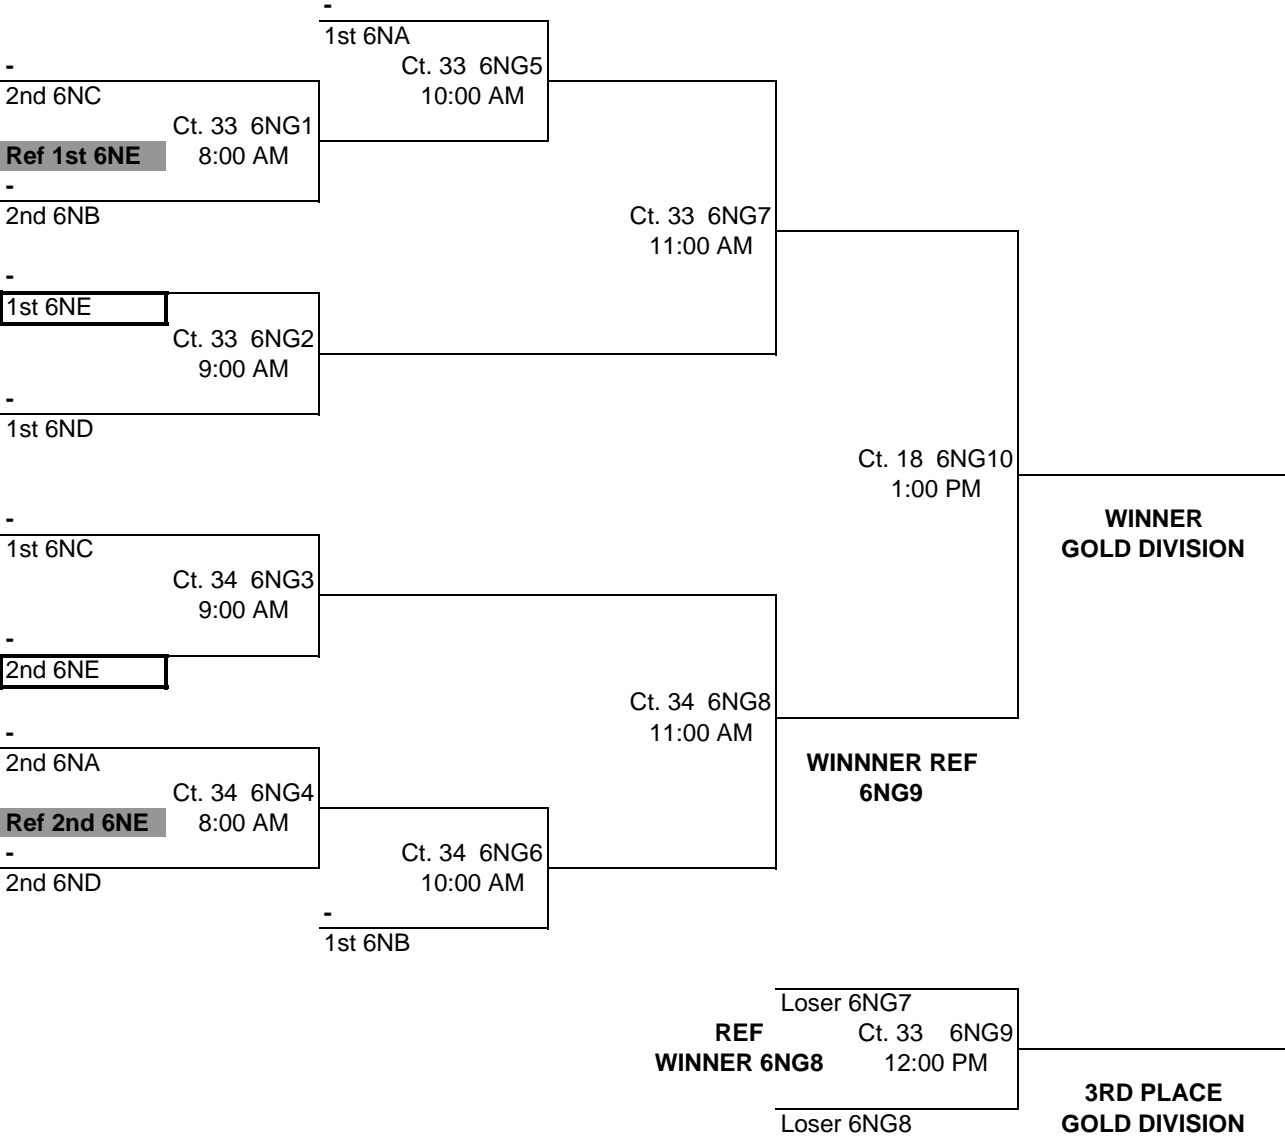

FLORIDA REGION OF USA VOLLEYBALL - www.usavFL.org
2008 GIRL'S JR. REGIONAL VOLLEYBALL CHAMPIONSHIPS (MAY 10-11, ORLANDO, FL)

16U NATIONAL GOLD DIVISION PLAYOFFS

This box means you must referee the match prior to your match.

ALL TEAMS THAT LOSE THEIR MATCH WILL STAY TO REFEREE THE NEXT MATCH!