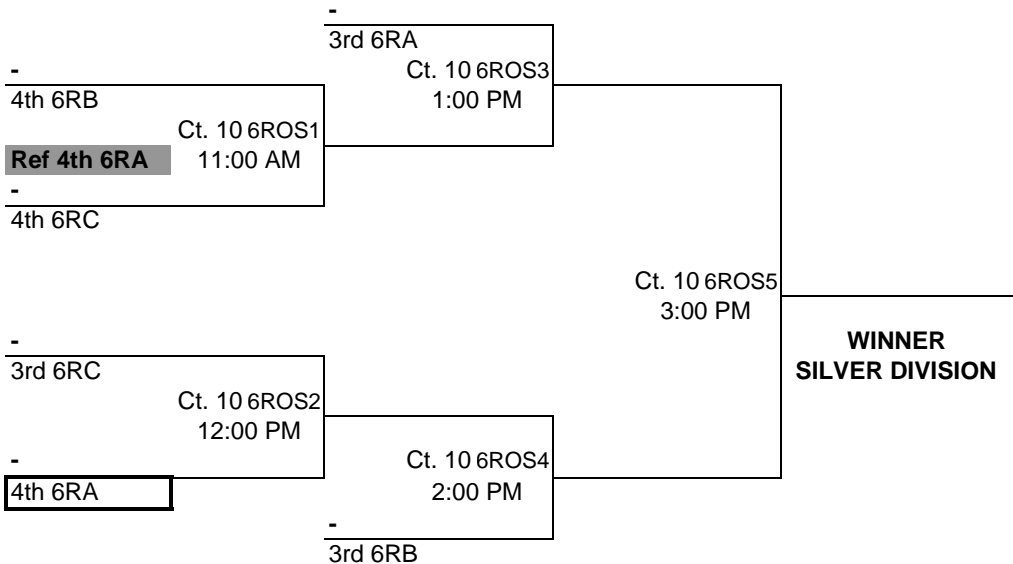

16U REGIONAL OPEN SILVER DIVISION PLAYOFFS

☐ This box means you must referee the match prior to your match.

ALL TEAMS THAT LOSE THEIR MATCH WILL STAY TO REFEREE THE NEXT MATCH!