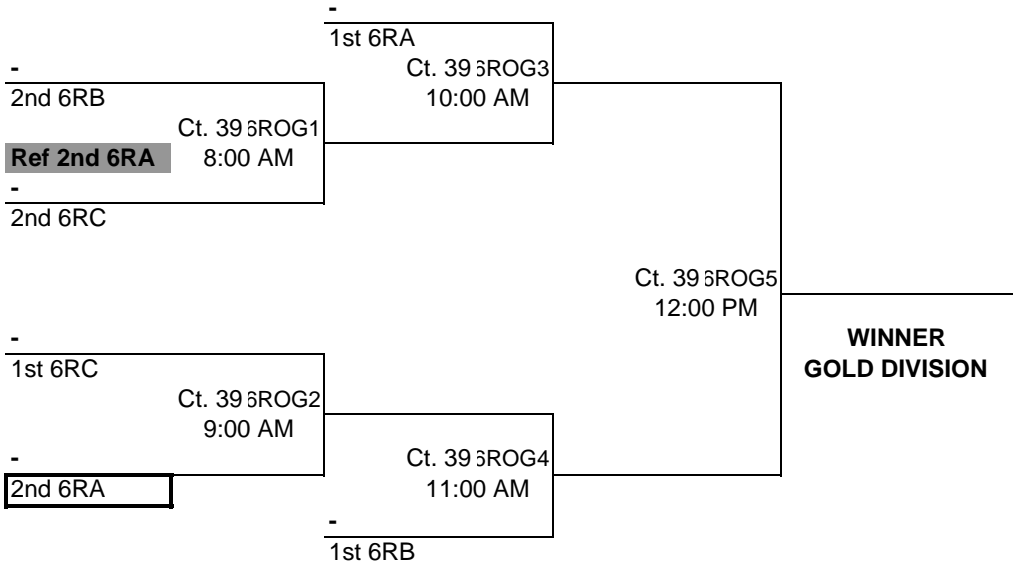

FLORIDA REGION OF USA VOLLEYBALL - www.usavFL.org
2008 GIRL'S JR. REGIONAL VOLLEYBALL CHAMPIONSHIPS (MAY 10-11, ORLANDO, FL)

16U REGIONAL OPEN GOLD DIVISION PLAYOFFS

☐ This box means you must referee the match prior to your match.

ALL TEAMS THAT LOSE THEIR MATCH WILL STAY TO REFEREE THE NEXT MATCH!