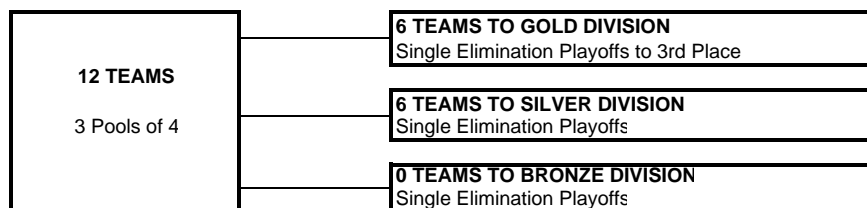

FLORIDA REGION OF USA VOLLEYBALL - www.usavFL.org  
 2008 GIRL'S JR. REGIONAL VOLLEYBALL CHAMPIONSHIPS (MAY 10-11, ORLANDO, FL)

# 16U REGIONAL OPEN DIVISION