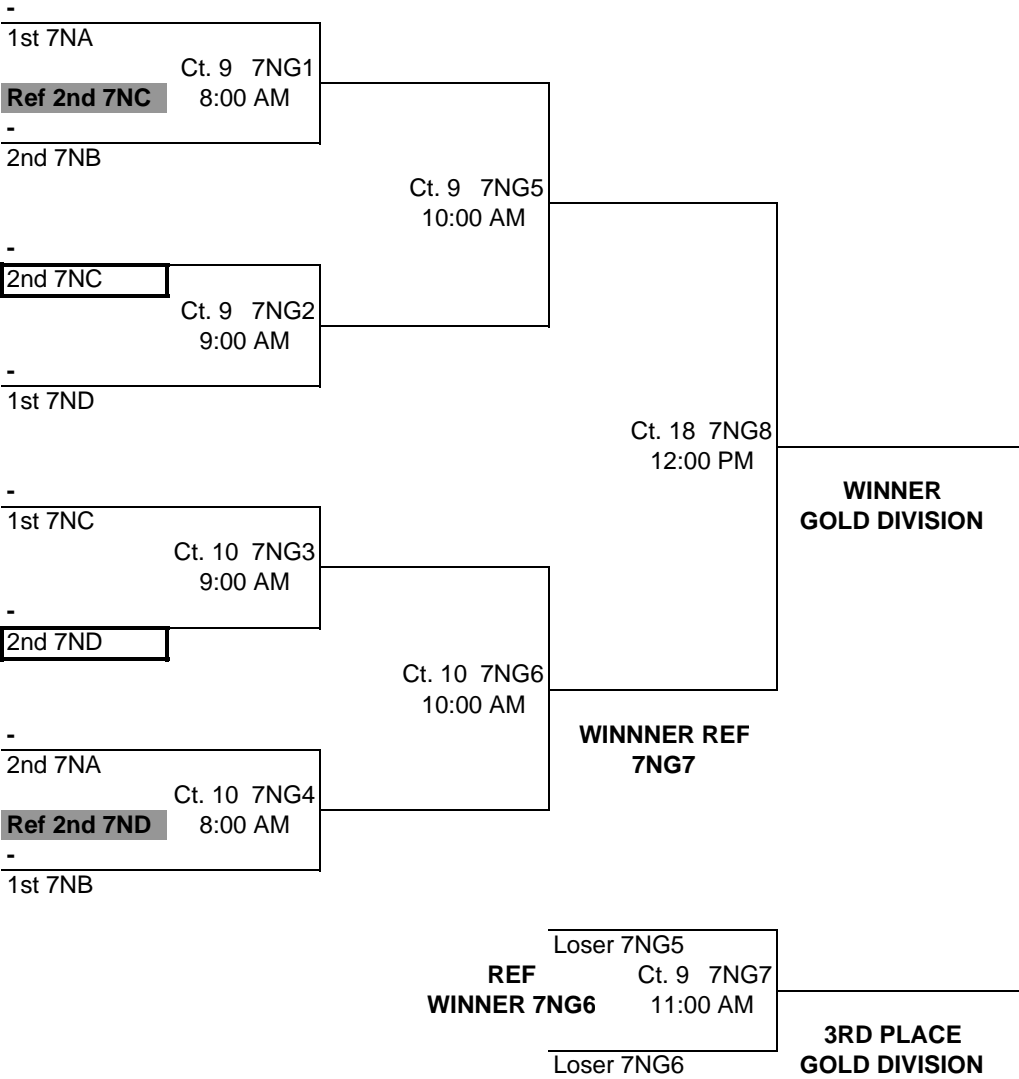

FLORIDA REGION OF USA VOLLEYBALL - www.usavFL.org
2008 GIRL'S JR. REGIONAL VOLLEYBALL CHAMPIONSHIPS (MAY 10-11, ORLANDO, FL)

17U NATIONAL GOLD DIVISION PLAYOFFS

This box means you must referee the match prior to your match.

ALL TEAMS THAT LOSE THEIR MATCH WILL STAY TO REFEREE THE NEXT MATCH!