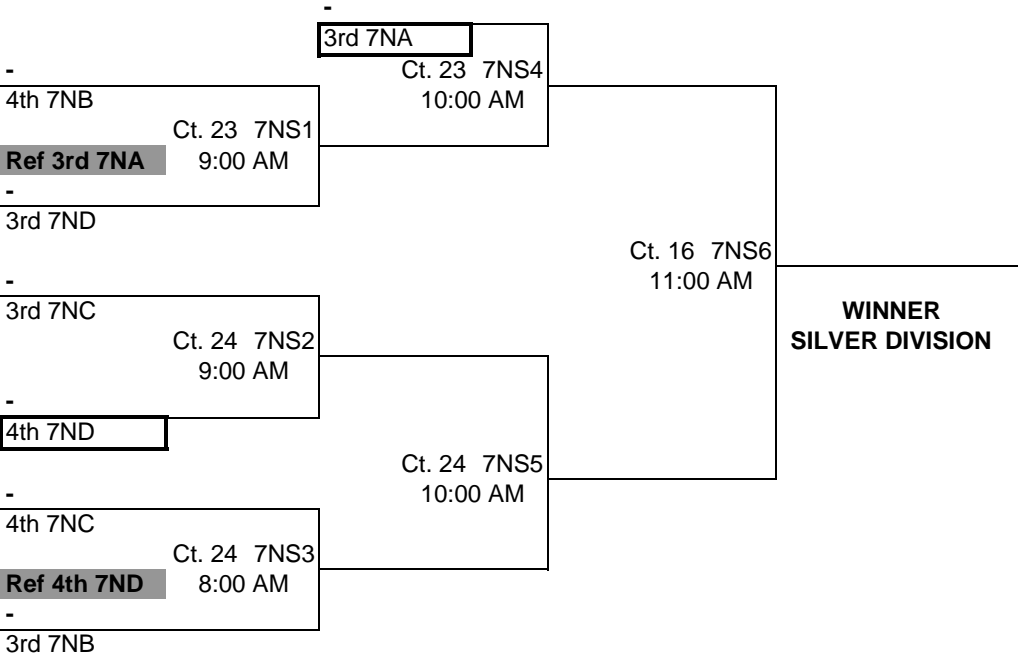

FLORIDA REGION OF USA VOLLEYBALL - www.usavFL.org
2008 GIRL'S JR. REGIONAL VOLLEYBALL CHAMPIONSHIPS (MAY 10-11, ORLANDO, FL)

17U NATIONAL SILVER DIVISION PLAYOFFS

☐ This box means you must referee the match prior to your match.

ALL TEAMS THAT LOSE THEIR MATCH WILL STAY TO REFEREE THE NEXT MATCH!