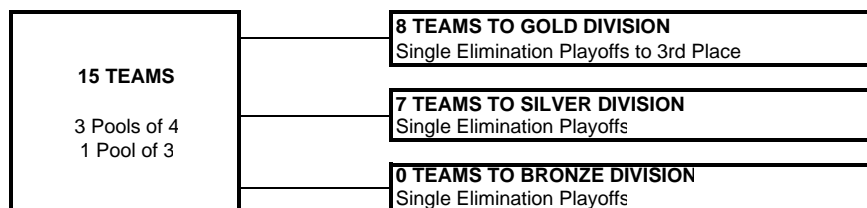

FLORIDA REGION OF USA VOLLEYBALL - www.usavFL.org
 2008 GIRL'S JR. REGIONAL VOLLEYBALL CHAMPIONSHIPS (MAY 10-11, ORLANDO, FL)

17U NATIONAL DIVISION

IMPORTANT...PLEASE READ!

4 TEAM POOLS WILL PLAY BEST 2 OUT OF 3 GAMES PER SET
 THE FIRST TWO GAMES WILL BE TO 25 POINTS, RALLY SCORING, WIN BY TWO, NO CAP
 THE THIRD GAME WILL BE TO 15 POINTS, RALLY SCORING, WIN BY TWO, NO CAP

3 TEAM POOLS WILL PLAY 3 GAMES TO 25 POINTS, RALLY SCORING, NO CAP

YOUR FINISH IN SATURDAY'S POOL WILL DETERMINE YOUR PLACEMENT FOR SUNDAY'S SINGLE ELIMINATION PLAYOFFS.

TOP TWO TEAMS IN EACH POOL WILL ADVANCE TO THE GOLD DIVISION
 3RD & 4TH PLACE TEAMS IN EACH POOL WILL ADVANCE TO THE SILVER DIVISION