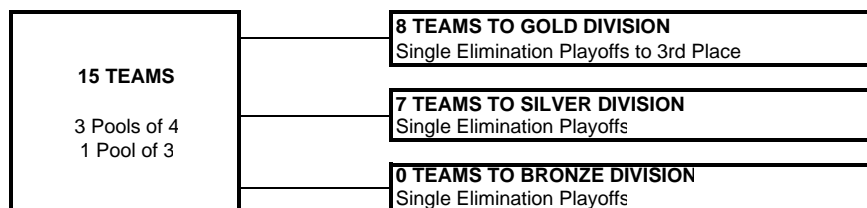

FLORIDA REGION OF USA VOLLEYBALL - www.usavFL.org
 2008 GIRL'S JR. REGIONAL VOLLEYBALL CHAMPIONSHIPS (MAY 10-11, ORLANDO, FL)

18U REGIONAL DIVISION

IMPORTANT...PLEASE READ!

4 TEAM POOLS WILL PLAY BEST 2 OUT OF 3 GAMES PER SET
 THE FIRST TWO GAMES WILL BE TO 25 POINTS, RALLY SCORING, WIN BY TWO, NO CAP
 THE THIRD GAME WILL BE TO 15 POINTS, RALLY SCORING, WIN BY TWO, NO CAP

3 TEAM POOLS WILL PLAY 3 GAMES TO 25 POINTS, RALLY SCORING, NO CAP

YOUR FINISH IN SATURDAY'S POOL WILL DETERMINE YOUR PLACEMENT FOR SUNDAY'S SINGLE ELIMINATION PLAYOFFS.

TOP TWO TEAMS IN EACH POOL WILL ADVANCE TO THE GOLD DIVISION
 3RD & 4TH PLACE TEAMS IN EACH POOL WILL ADVANCE TO THE SILVER DIVISION

TEAM LIST

<u>Rank</u>	<u>Team Code</u>	<u>Team Name</u>	<u>Rank</u>	<u>Team Code</u>	<u>Team Name</u>
1	FJ8RIVER1FL	Rivers 18 Travel Royal			
2	FJ8BLOG1FL	Blue Lightning 18 Kaepa			
3	FJ8UNITE3FL	Tampa United 18 Regional			
4	FJ8LAKECO1FL	Lake County Jrs 18			
5	FJ8ILVBC2FL	Inland 18-2			
6	FJ8BOMBR1FL	Mizuno Bombers 18 Black			
7	FJ8MBVBA1FL	MVA 18			
8	FJ8JAXJR2FL	JJVA 18R			
9	FJ8CLBFY3FL	Palm Bch Jrs 18 Travel Carla			
10	FJ8RIVER2FL	RVC 18-Travel White			
11	FJ8MAVBC1FL	MAV 18 Set for Life			
12	FJ8STAUG1FL	St Aug VBA 18			
13	FJ8CFLVC1FL	CFVC 18-R			
14	FJ8SVAVB1FL	SVA 18 Navy			
15	FJ8VOVBC1FL	Volusia Volleyball			