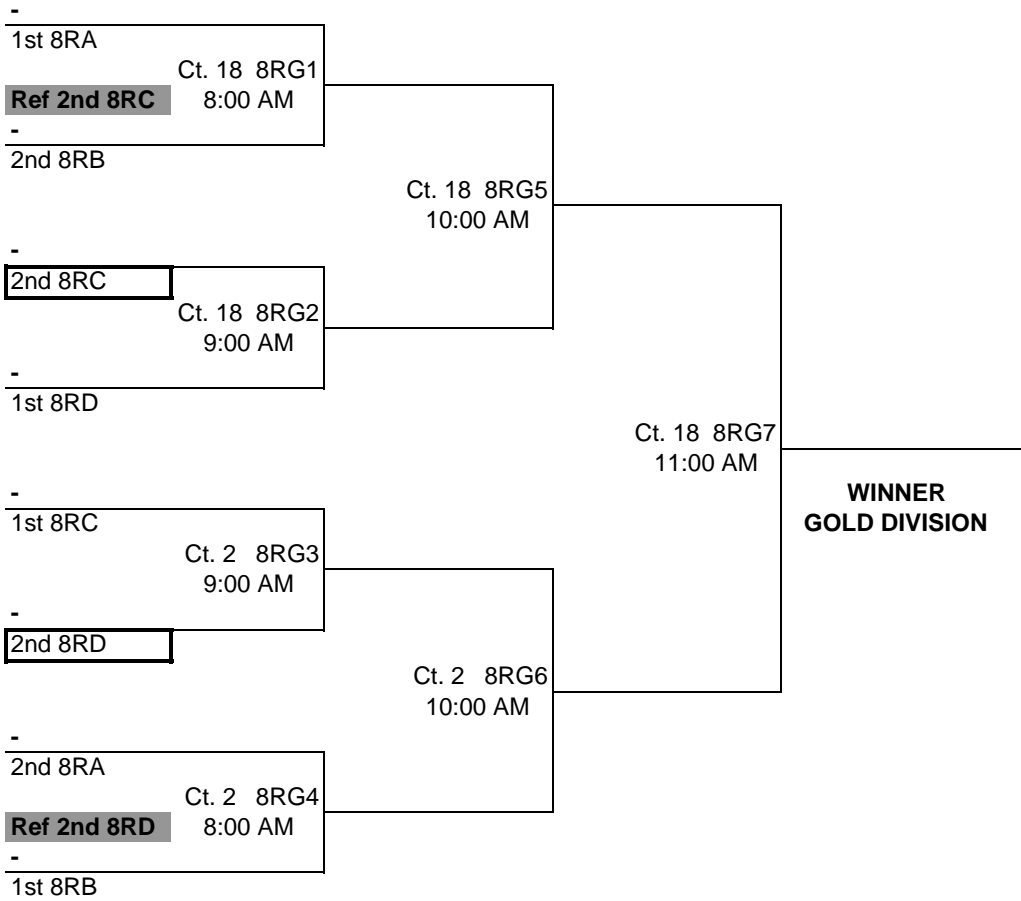

FLORIDA REGION OF USA VOLLEYBALL - www.usavFL.org
2008 GIRL'S JR. REGIONAL VOLLEYBALL CHAMPIONSHIPS (MAY 10-11, ORLANDO, FL)

18U REGIONAL GOLD DIVISION PLAYOFFS

This box means you must referee the match prior to your match.

ALL TEAMS THAT LOSE THEIR MATCH WILL STAY TO REFEREE THE NEXT MATCH!