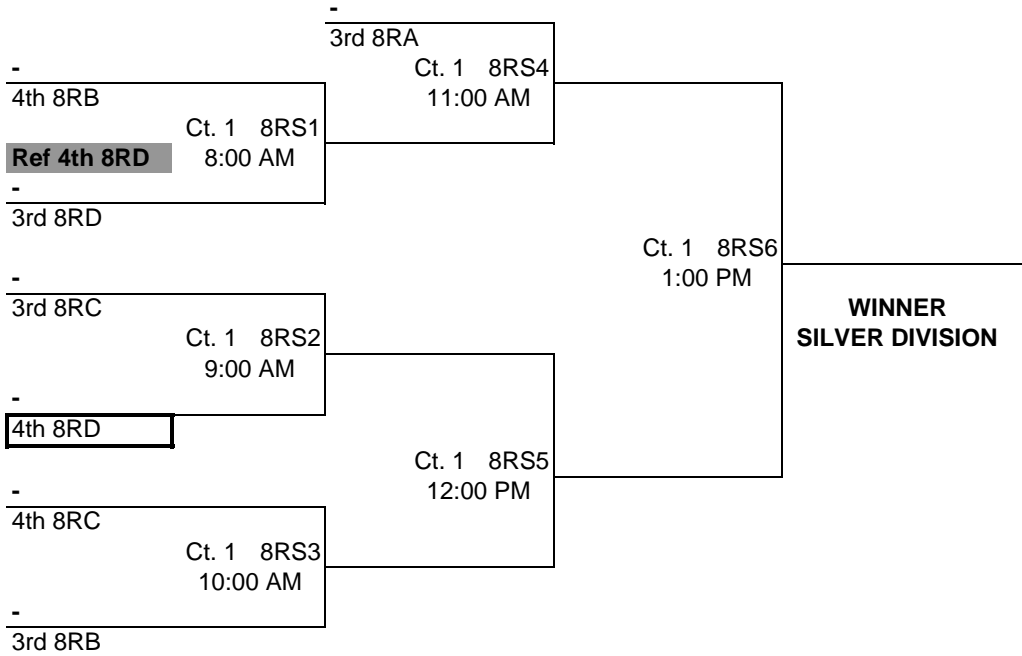

FLORIDA REGION OF USA VOLLEYBALL - www.usavFL.org
2008 GIRL'S JR. REGIONAL VOLLEYBALL CHAMPIONSHIPS (MAY 10-11, ORLANDO, FL)

18U REGIONAL SILVER DIVISION PLAYOFFS

This box means you must referee the match prior to your match.

ALL TEAMS THAT LOSE THEIR MATCH WILL STAY TO REFEREE THE NEXT MATCH!