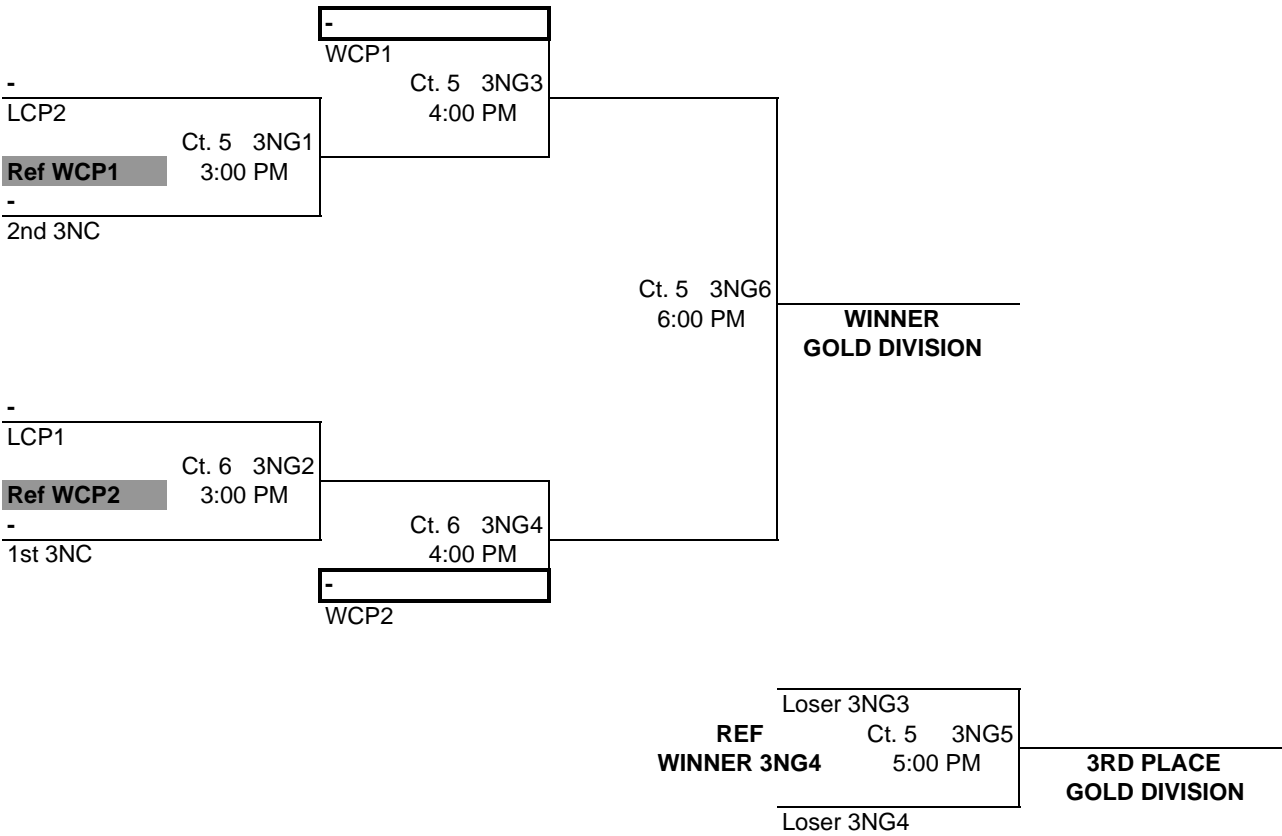

1st 3NB

2nd 3NA

Winning Team = WCP2

Losing Team = LCP2

CP3

3rd 3NA vs 3rd 3NB
Ref: 2nd 3NB

3rd 3NA

3rd 3NB

Winning Team = WCP3

Losing Team = LCP3

FLORIDA REGION OF USA VOLLEYBALL
 2008 GIRL'S 12's & 13's REGIONAL BID TOURNAMENT (APR 27 - COCOA, FL)

13U NATIONAL GOLD DIVISION PLAYOFFS

This box means you must referee the match prior to your match