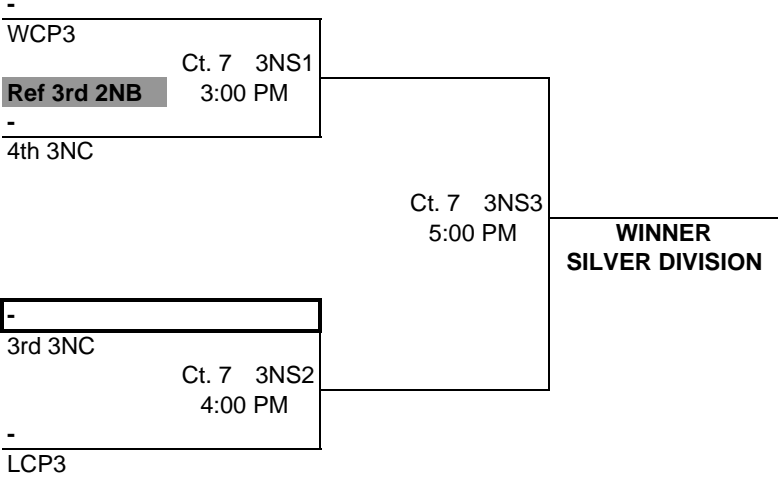

FLORIDA REGION OF USA VOLLEYBALL
2008 GIRL'S 12's & 13's REGIONAL BID TOURNAMENT (APR 27 - COCOA, FL)

13U NATIONAL SILVER DIVISION PLAYOFFS

☐ This box means you must referee the match prior to your match

ALL TEAMS THAT LOSE THEIR MATCH WILL STAY TO REFEREE THE NEXT MATCH!